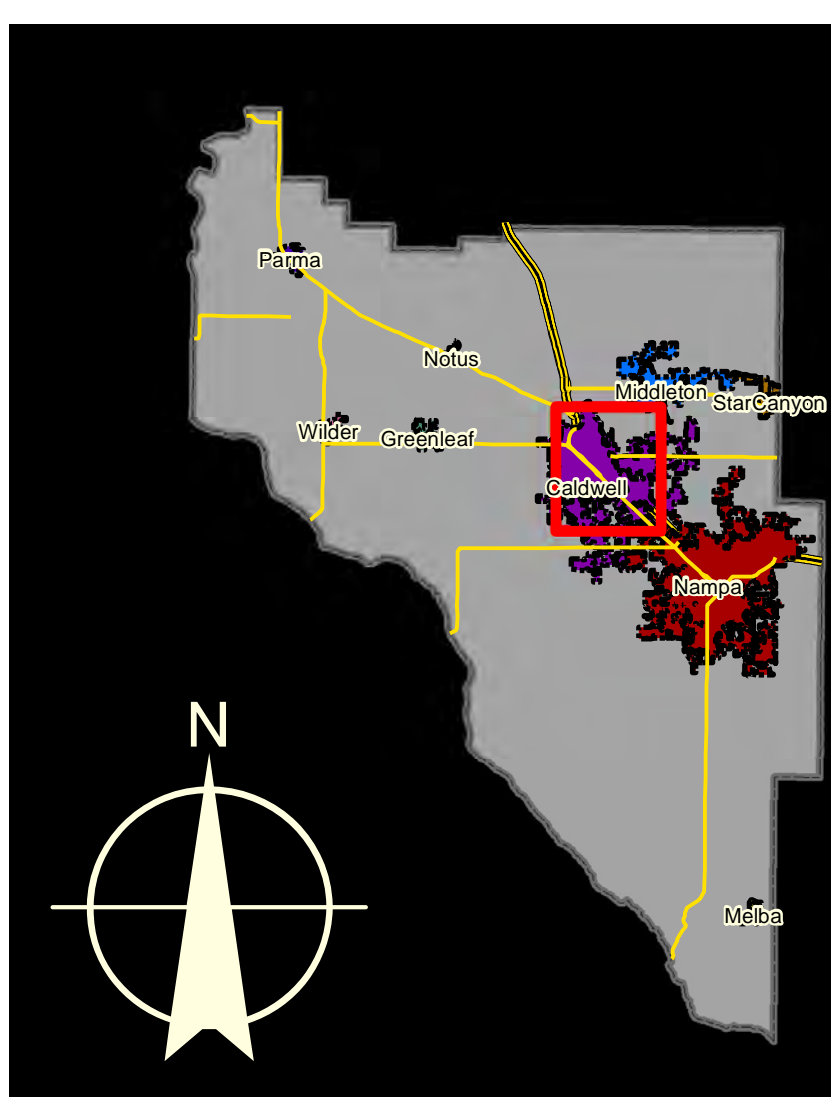

Caldwell

2012 Caldwell Urban Renewal Map

- Caldwell Urban Renewal
- City Limits
- Sections
- Railroad
- Interstate
- Highways
- Roads
- Boise River
- Lake Lowell

GIS

Geographic Information System

CANYON COUNTY IDAHO