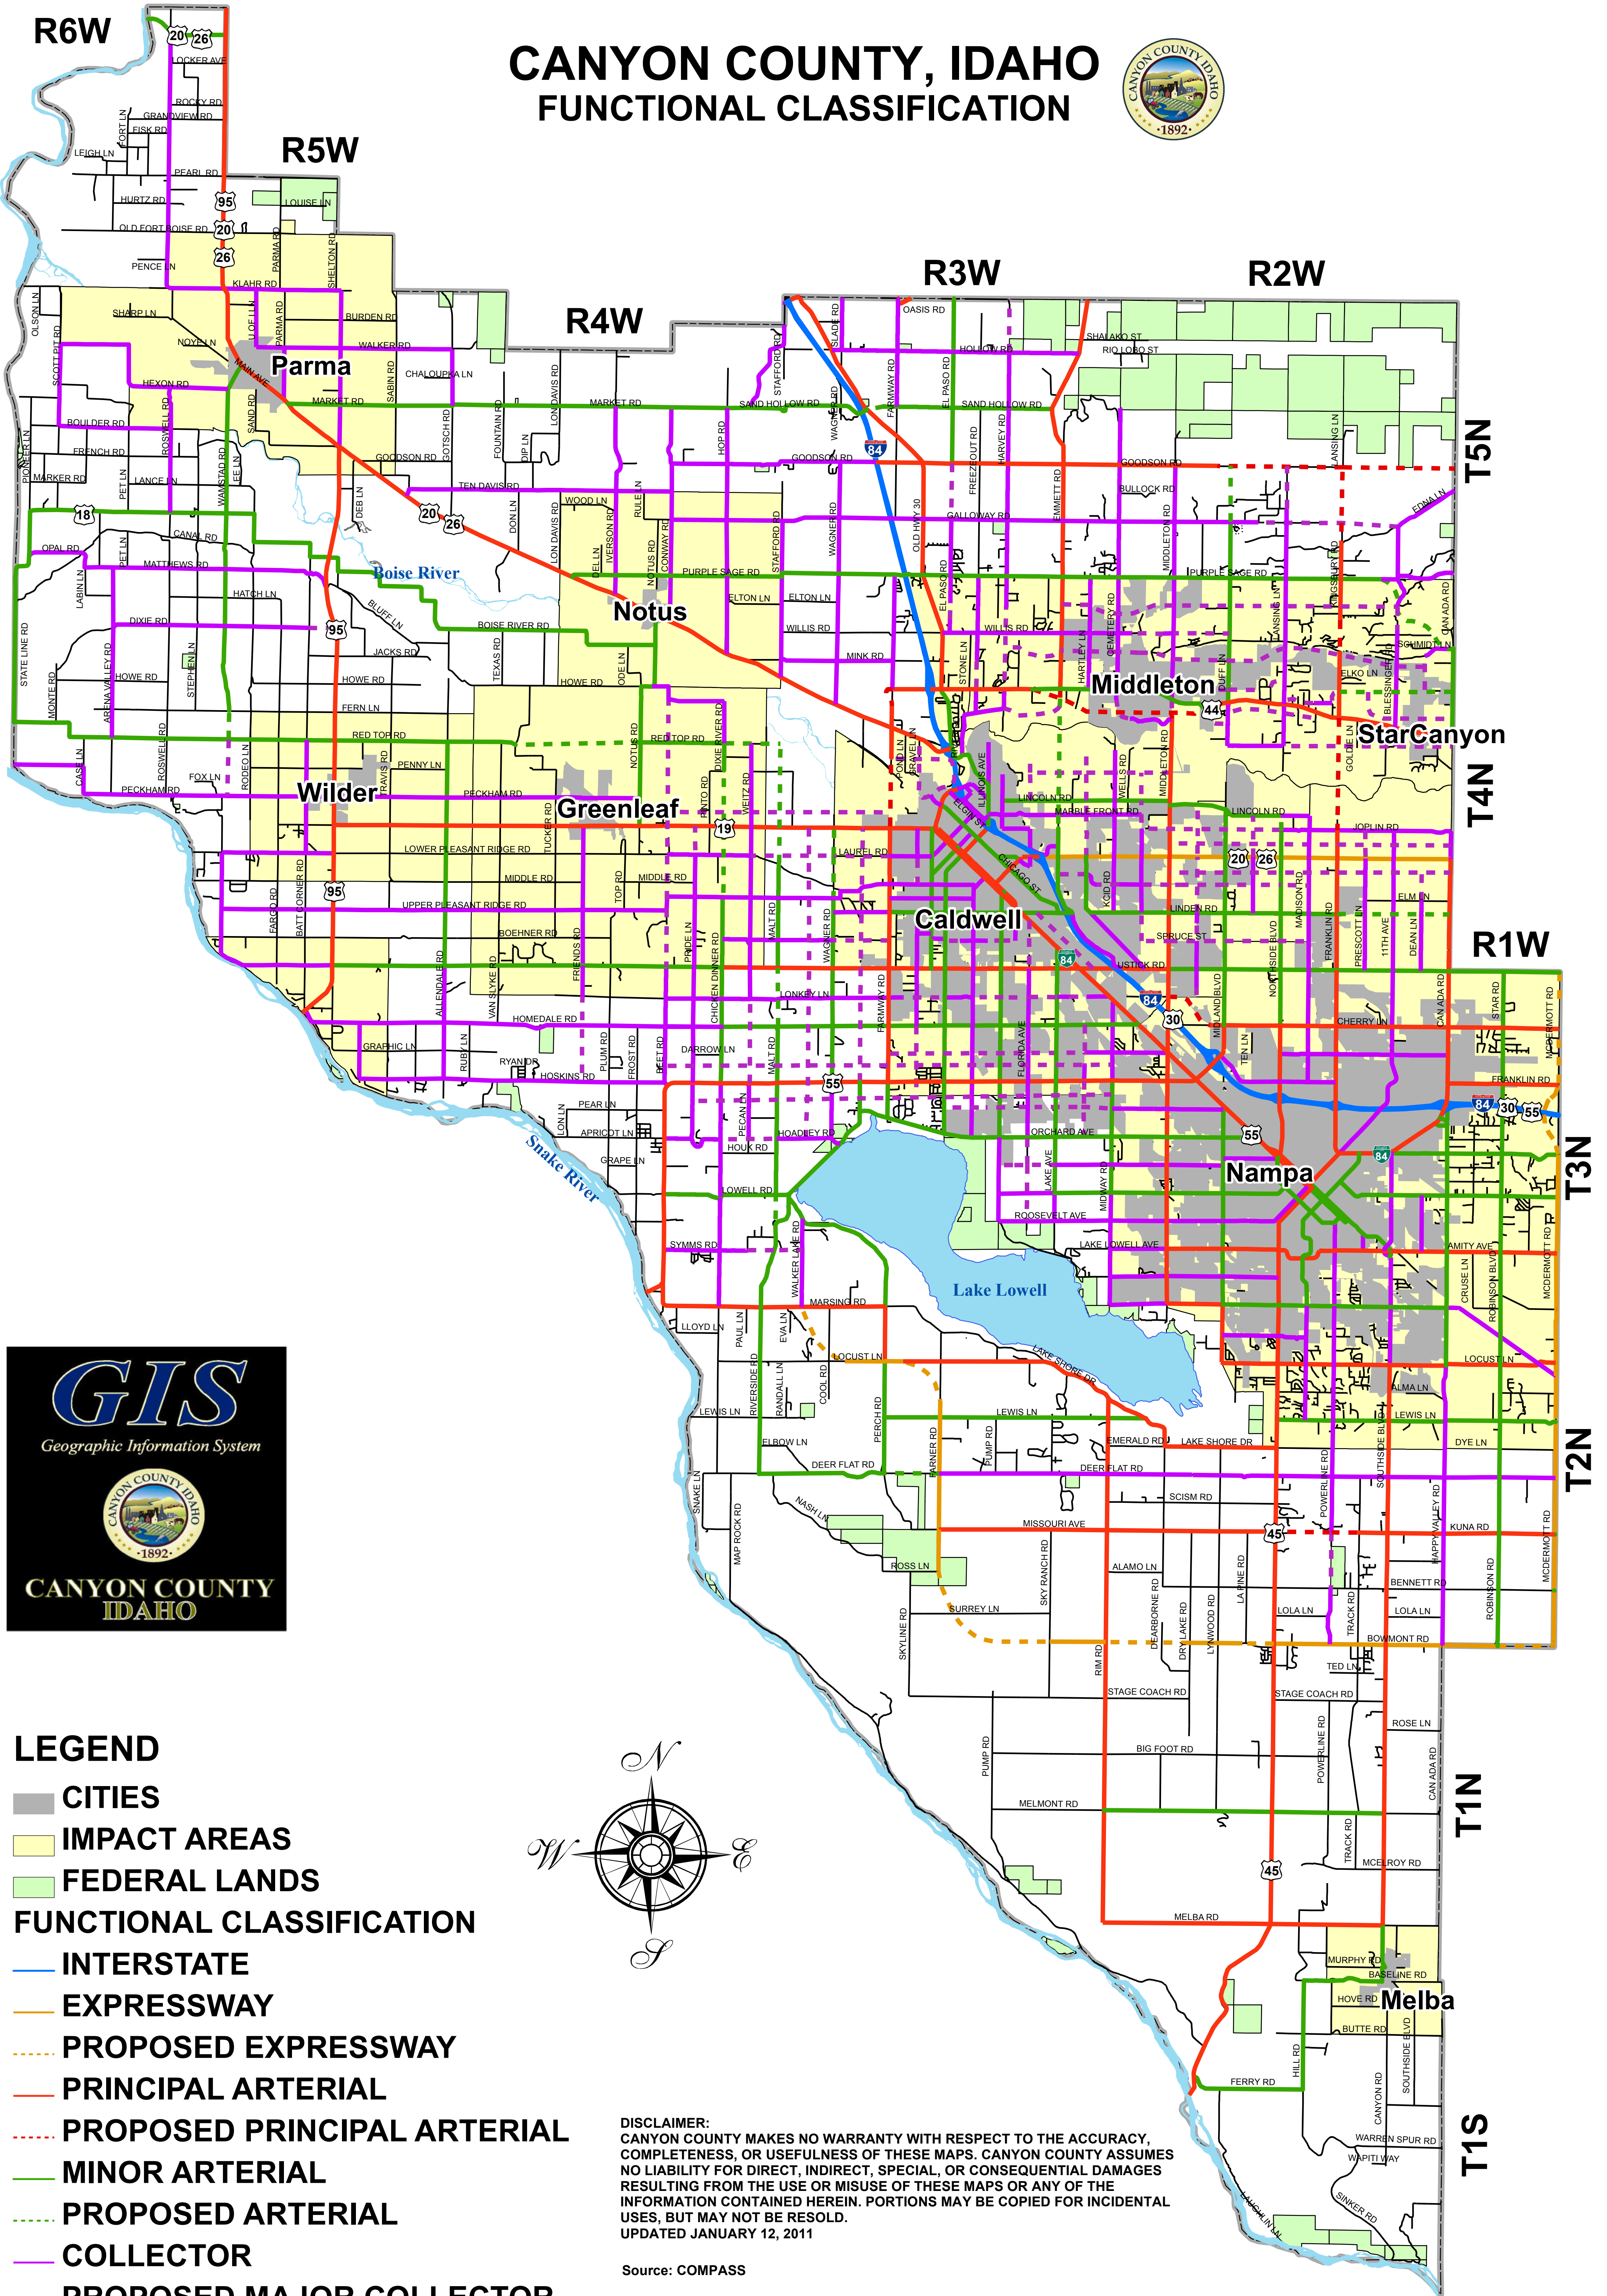

CANYON COUNTY, IDAHO FUNCTIONAL CLASSIFICATION

LEGEND

- CITIES
- IMPACT AREAS
- FEDERAL LANDS
- FUNCTIONAL CLASSIFICATION**
- INTERSTATE
- EXPRESSWAY
- PROPOSED EXPRESSWAY
- PRINCIPAL ARTERIAL
- PROPOSED PRINCIPAL ARTERIAL
- MINOR ARTERIAL
- PROPOSED ARTERIAL
- COLLECTOR
- PROPOSED MAJOR COLLECTOR
- LOCAL ROADS

DISCLAIMER:
CANYON COUNTY MAKES NO WARRANTY WITH RESPECT TO THE ACCURACY, COMPLETENESS, OR USEFULNESS OF THESE MAPS. CANYON COUNTY ASSUMES NO LIABILITY FOR DIRECT, INDIRECT, SPECIAL, OR CONSEQUENTIAL DAMAGES RESULTING FROM THE USE OR MISUSE OF THESE MAPS OR ANY OF THE INFORMATION CONTAINED HEREIN. PORTIONS MAY BE COPIED FOR INCIDENTAL USES, BUT MAY NOT BE RESOLD.
UPDATED JANUARY 12, 2011