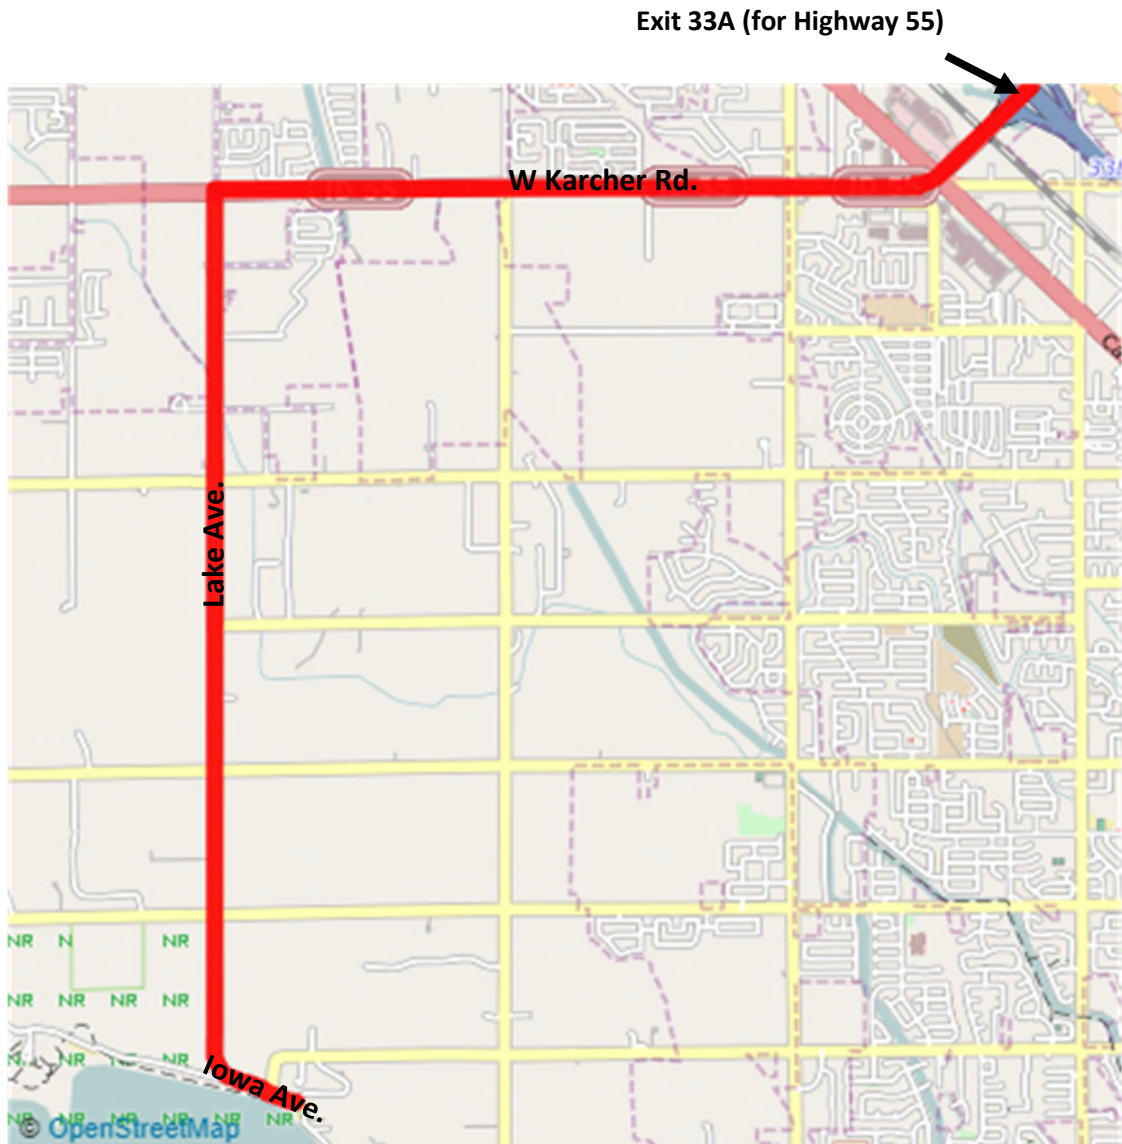

Directions to Lake Lowell Park

- **12996 Iowa Ave. Nampa, ID 83686**
- **DIRECTIONS:** From Interstate 84, take Exit 33A, to ID 55/Karcher Road. Travel west on ID 55/Karcher Road for 3 miles. Turn left onto Lake Avenue, and travel 3.4 miles. Continue onto Iowa Avenue. Lake Lowell Park is on the left, across from the Upper Dam/boat ramp. ***Be sure to share these directions with your bus driver(s) and parent chaperones.***