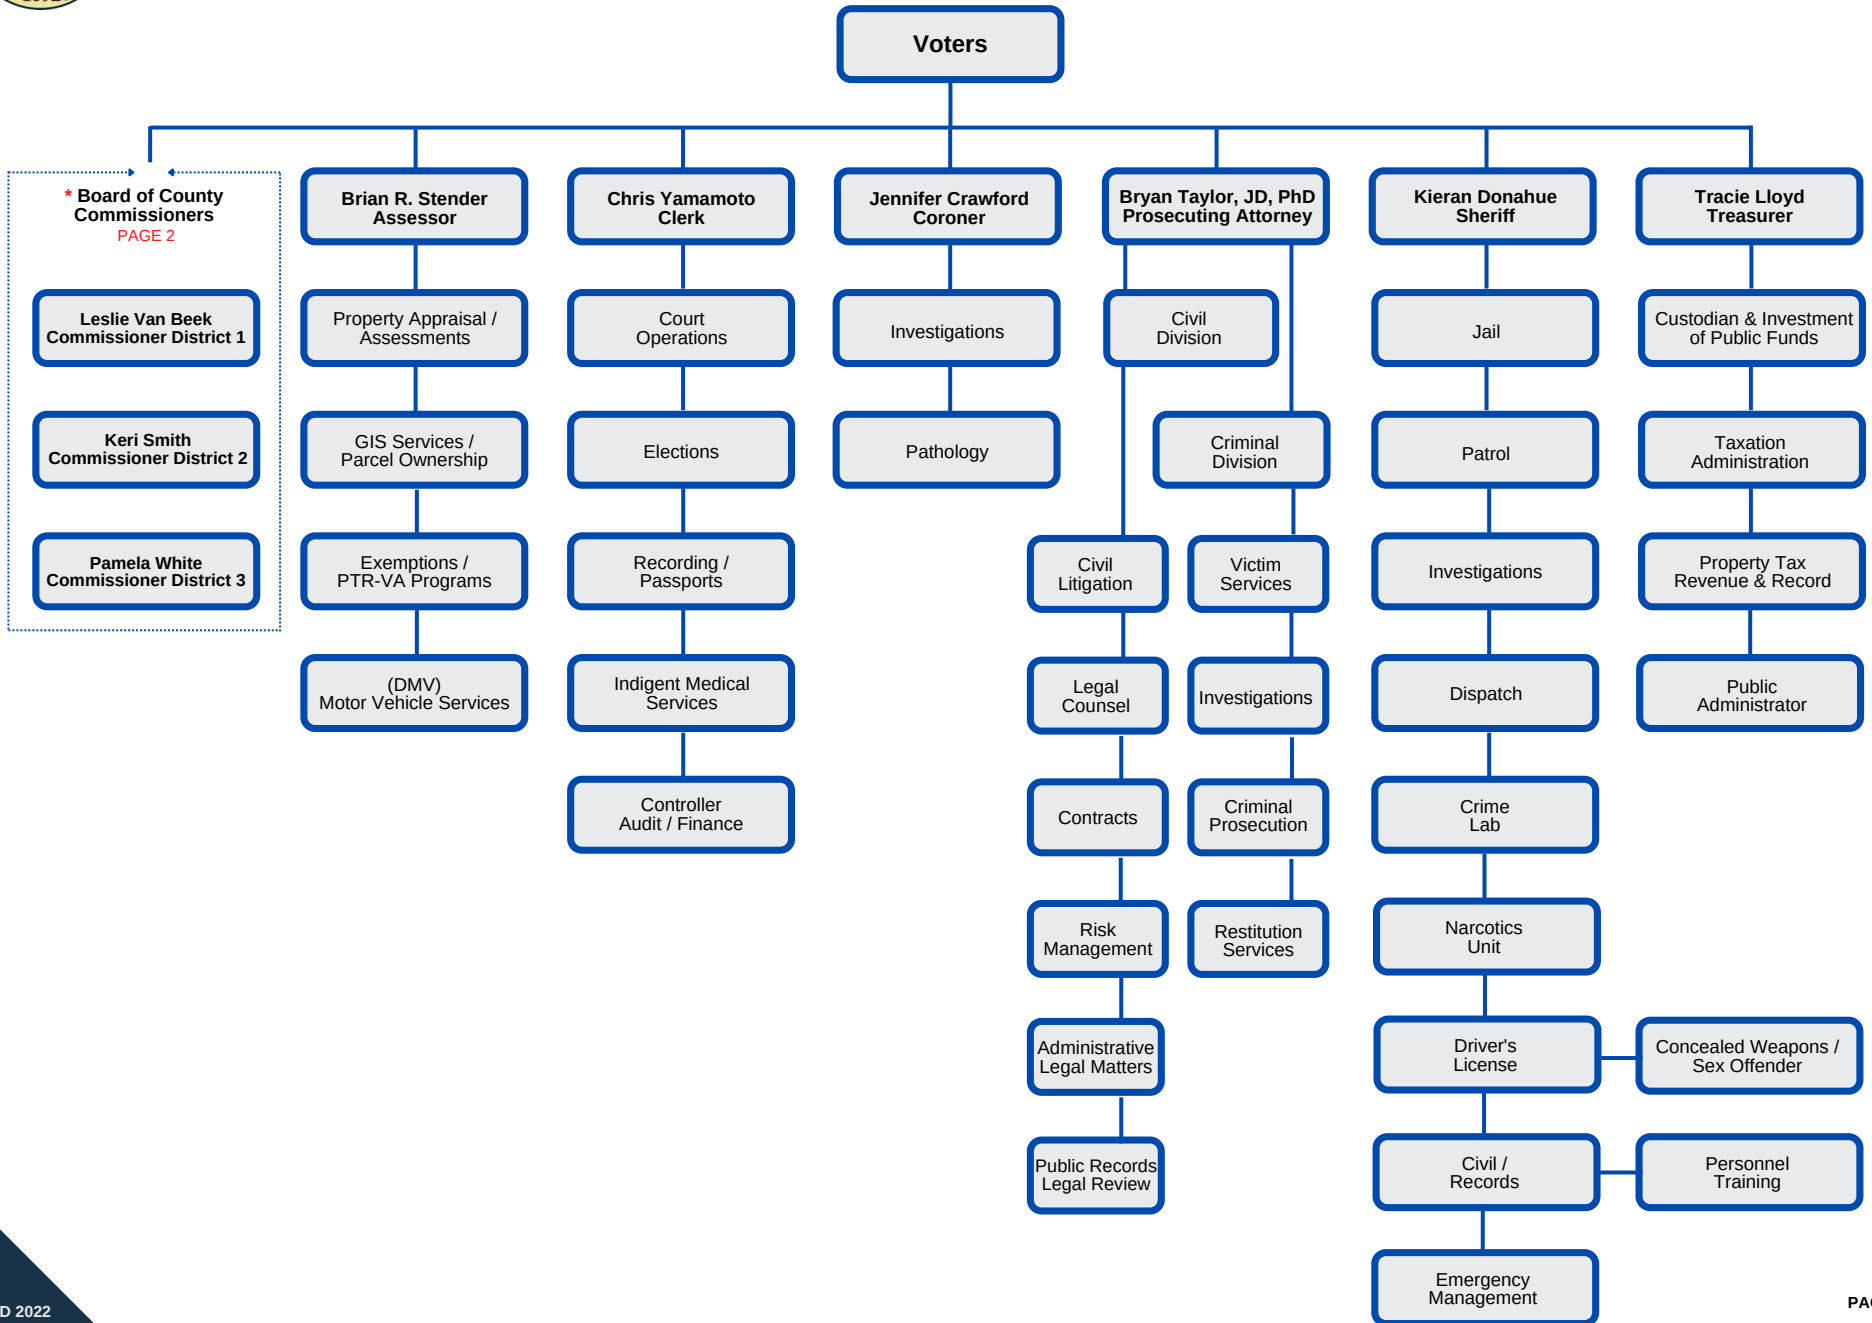

ORGANIZATIONAL CHART

CANYON COUNTY | IDAHO

ORGANIZATIONAL CHART

CANYON COUNTY | IDAHO