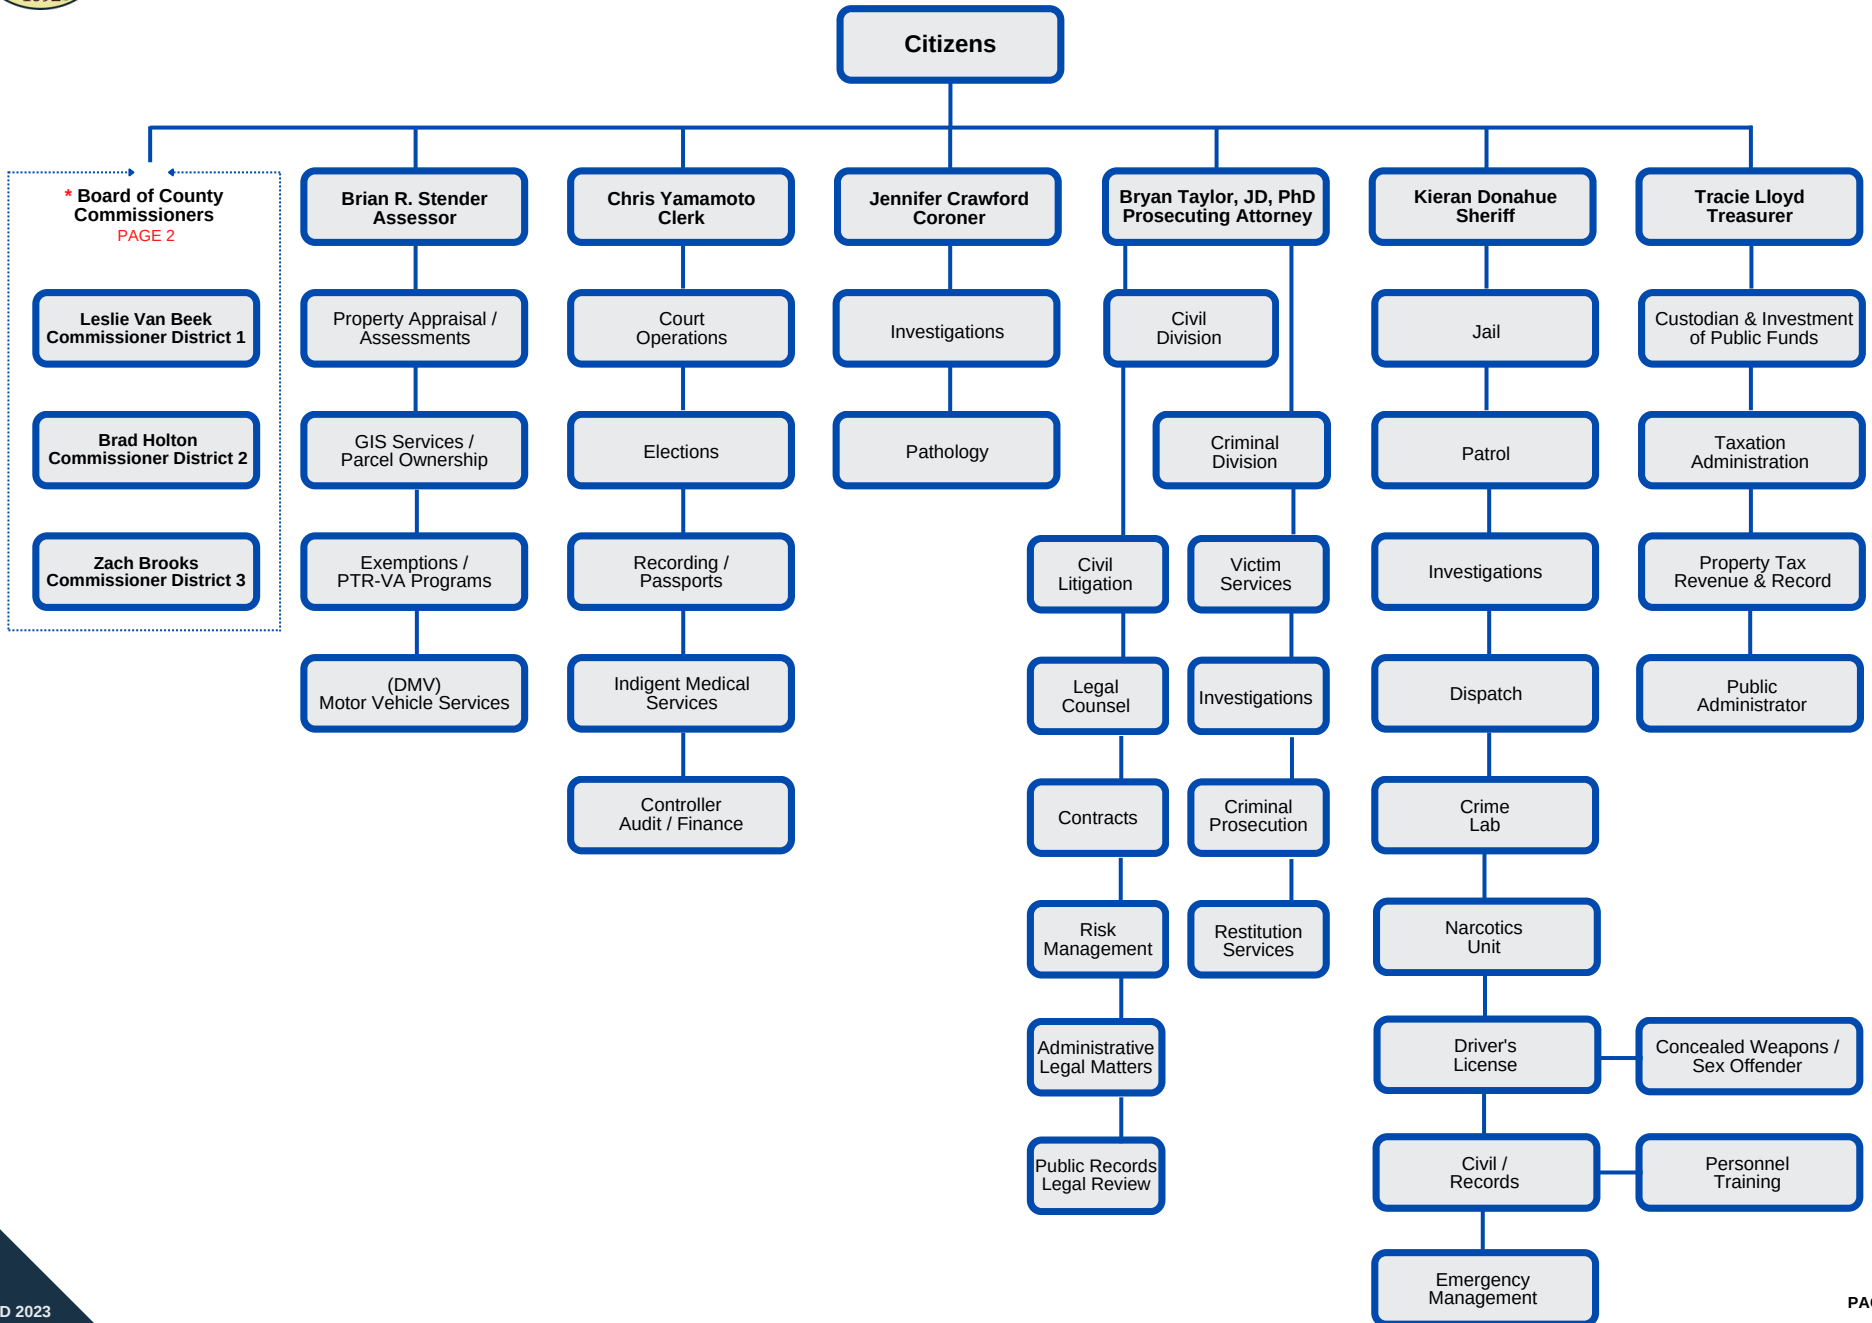

ORGANIZATIONAL CHART

CANYON COUNTY | IDAHO

ORGANIZATIONAL CHART

CANYON COUNTY | IDAHO