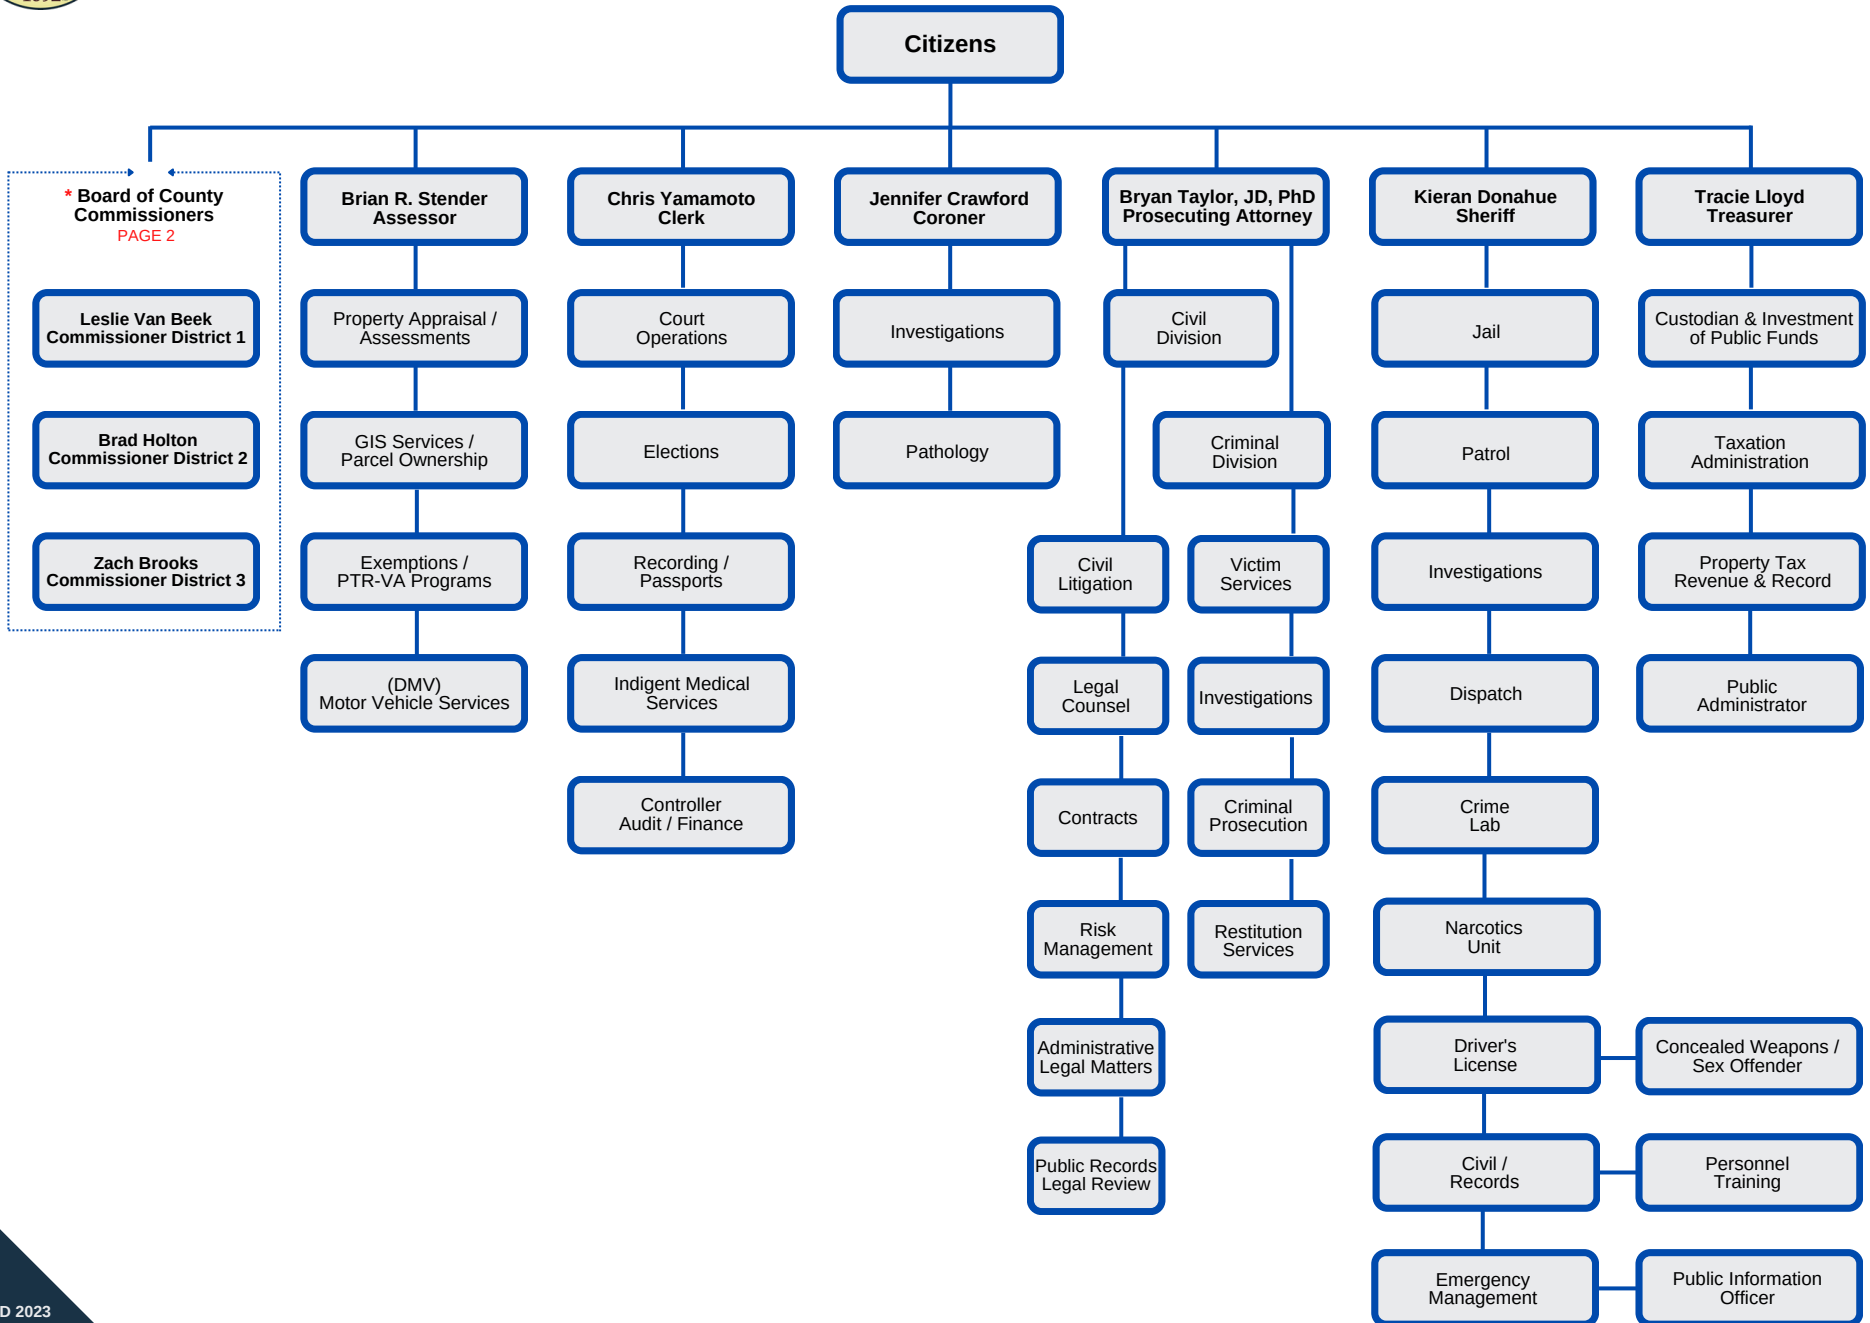

ORGANIZATIONAL CHART

CANYON COUNTY | IDAHO

ORGANIZATIONAL CHART

CANYON COUNTY | IDAHO

About U of I Programs