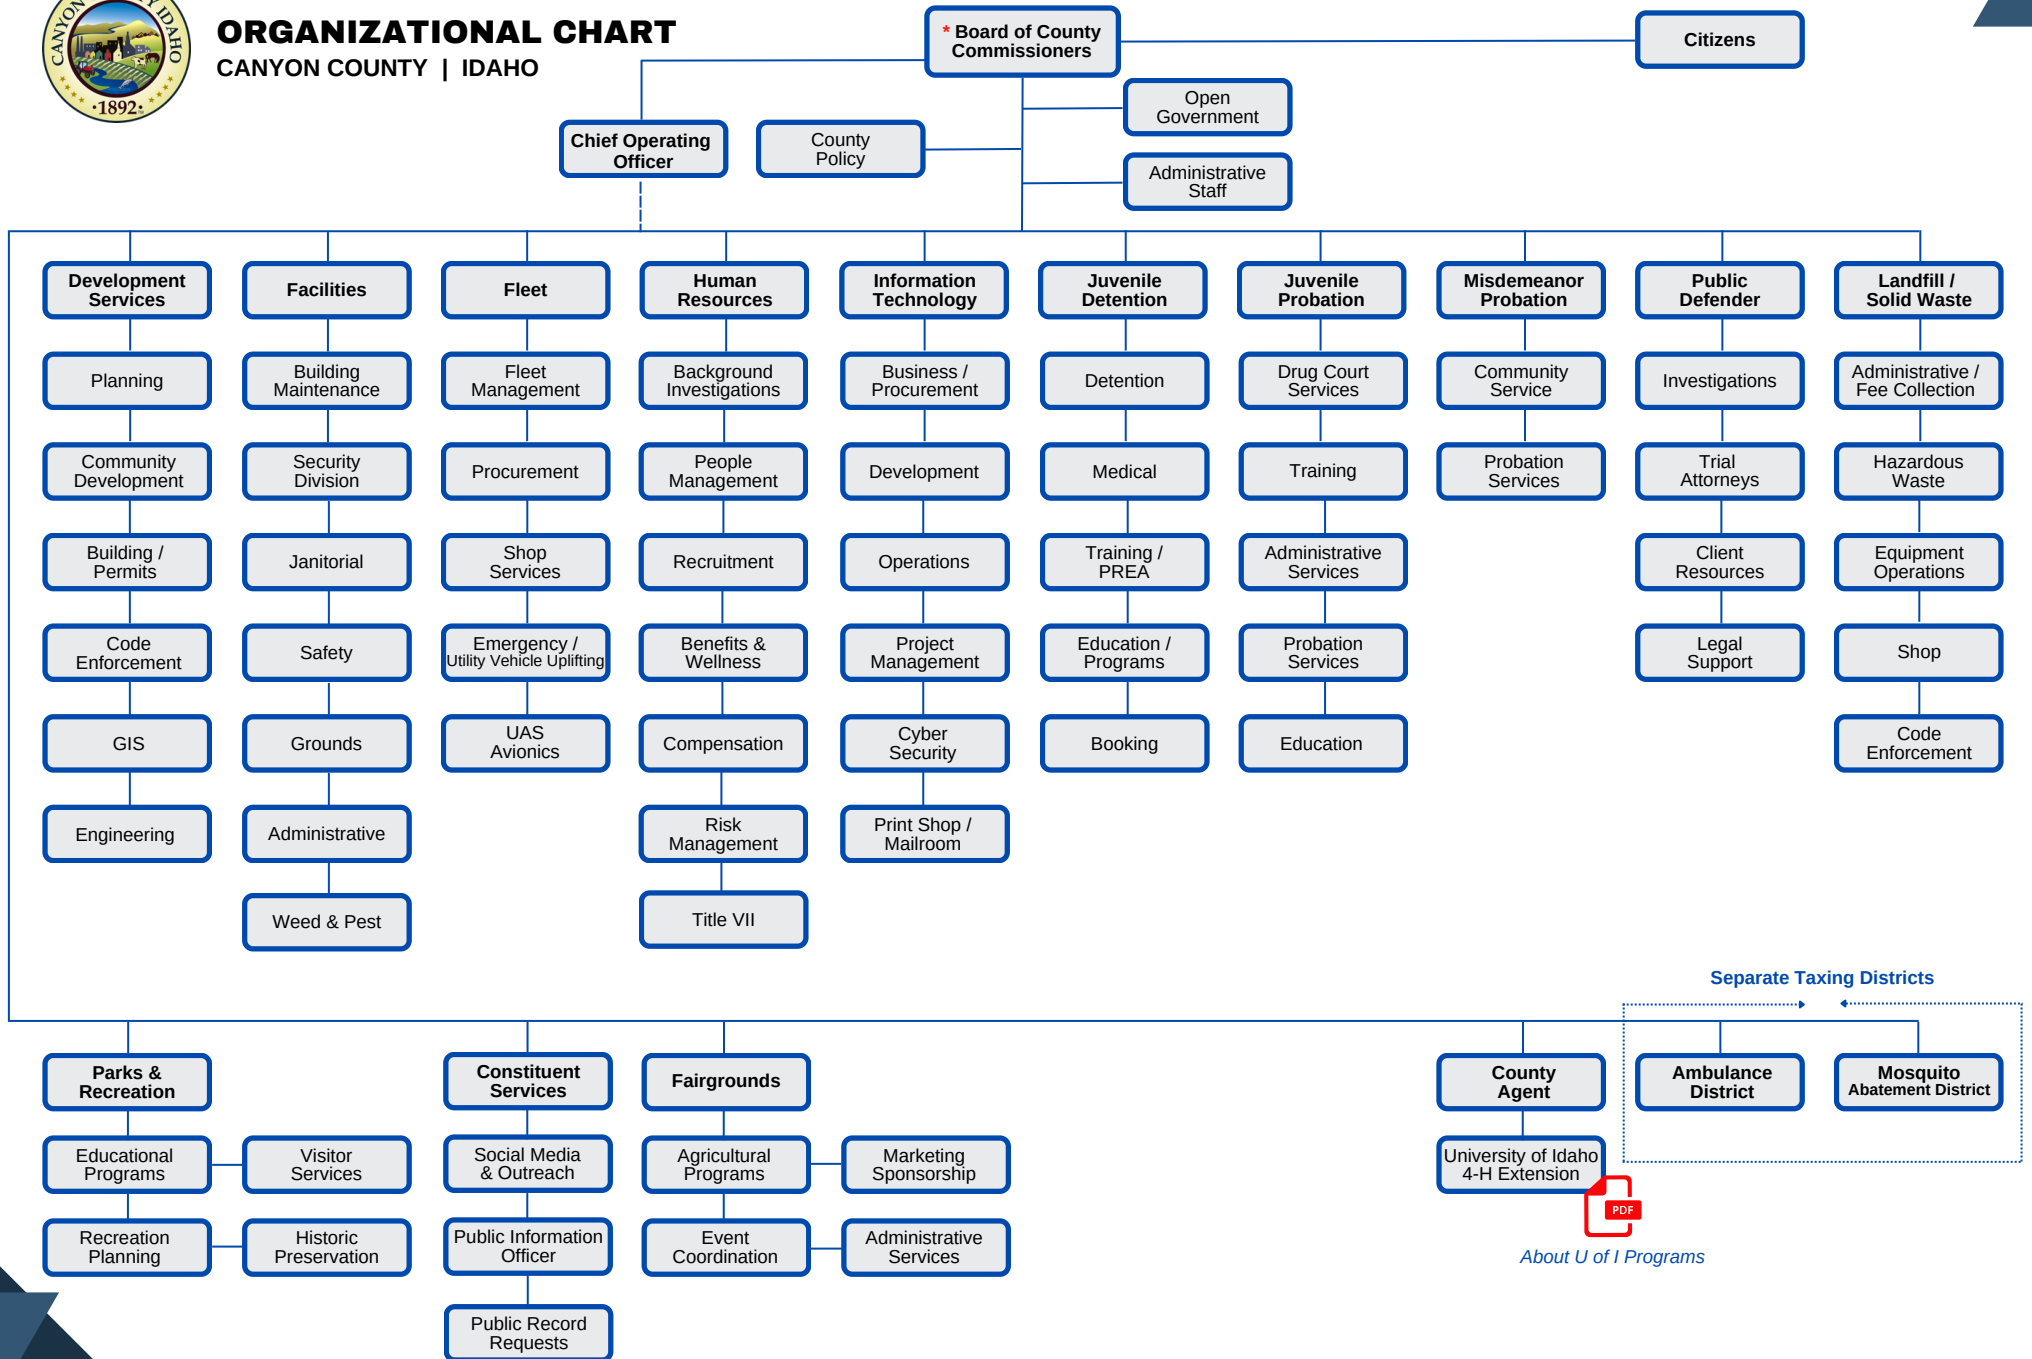

ORGANIZATIONAL CHART

CANYON COUNTY | IDAHO

ORGANIZATIONAL CHART

CANYON COUNTY | IDAHO

About U of I Programs