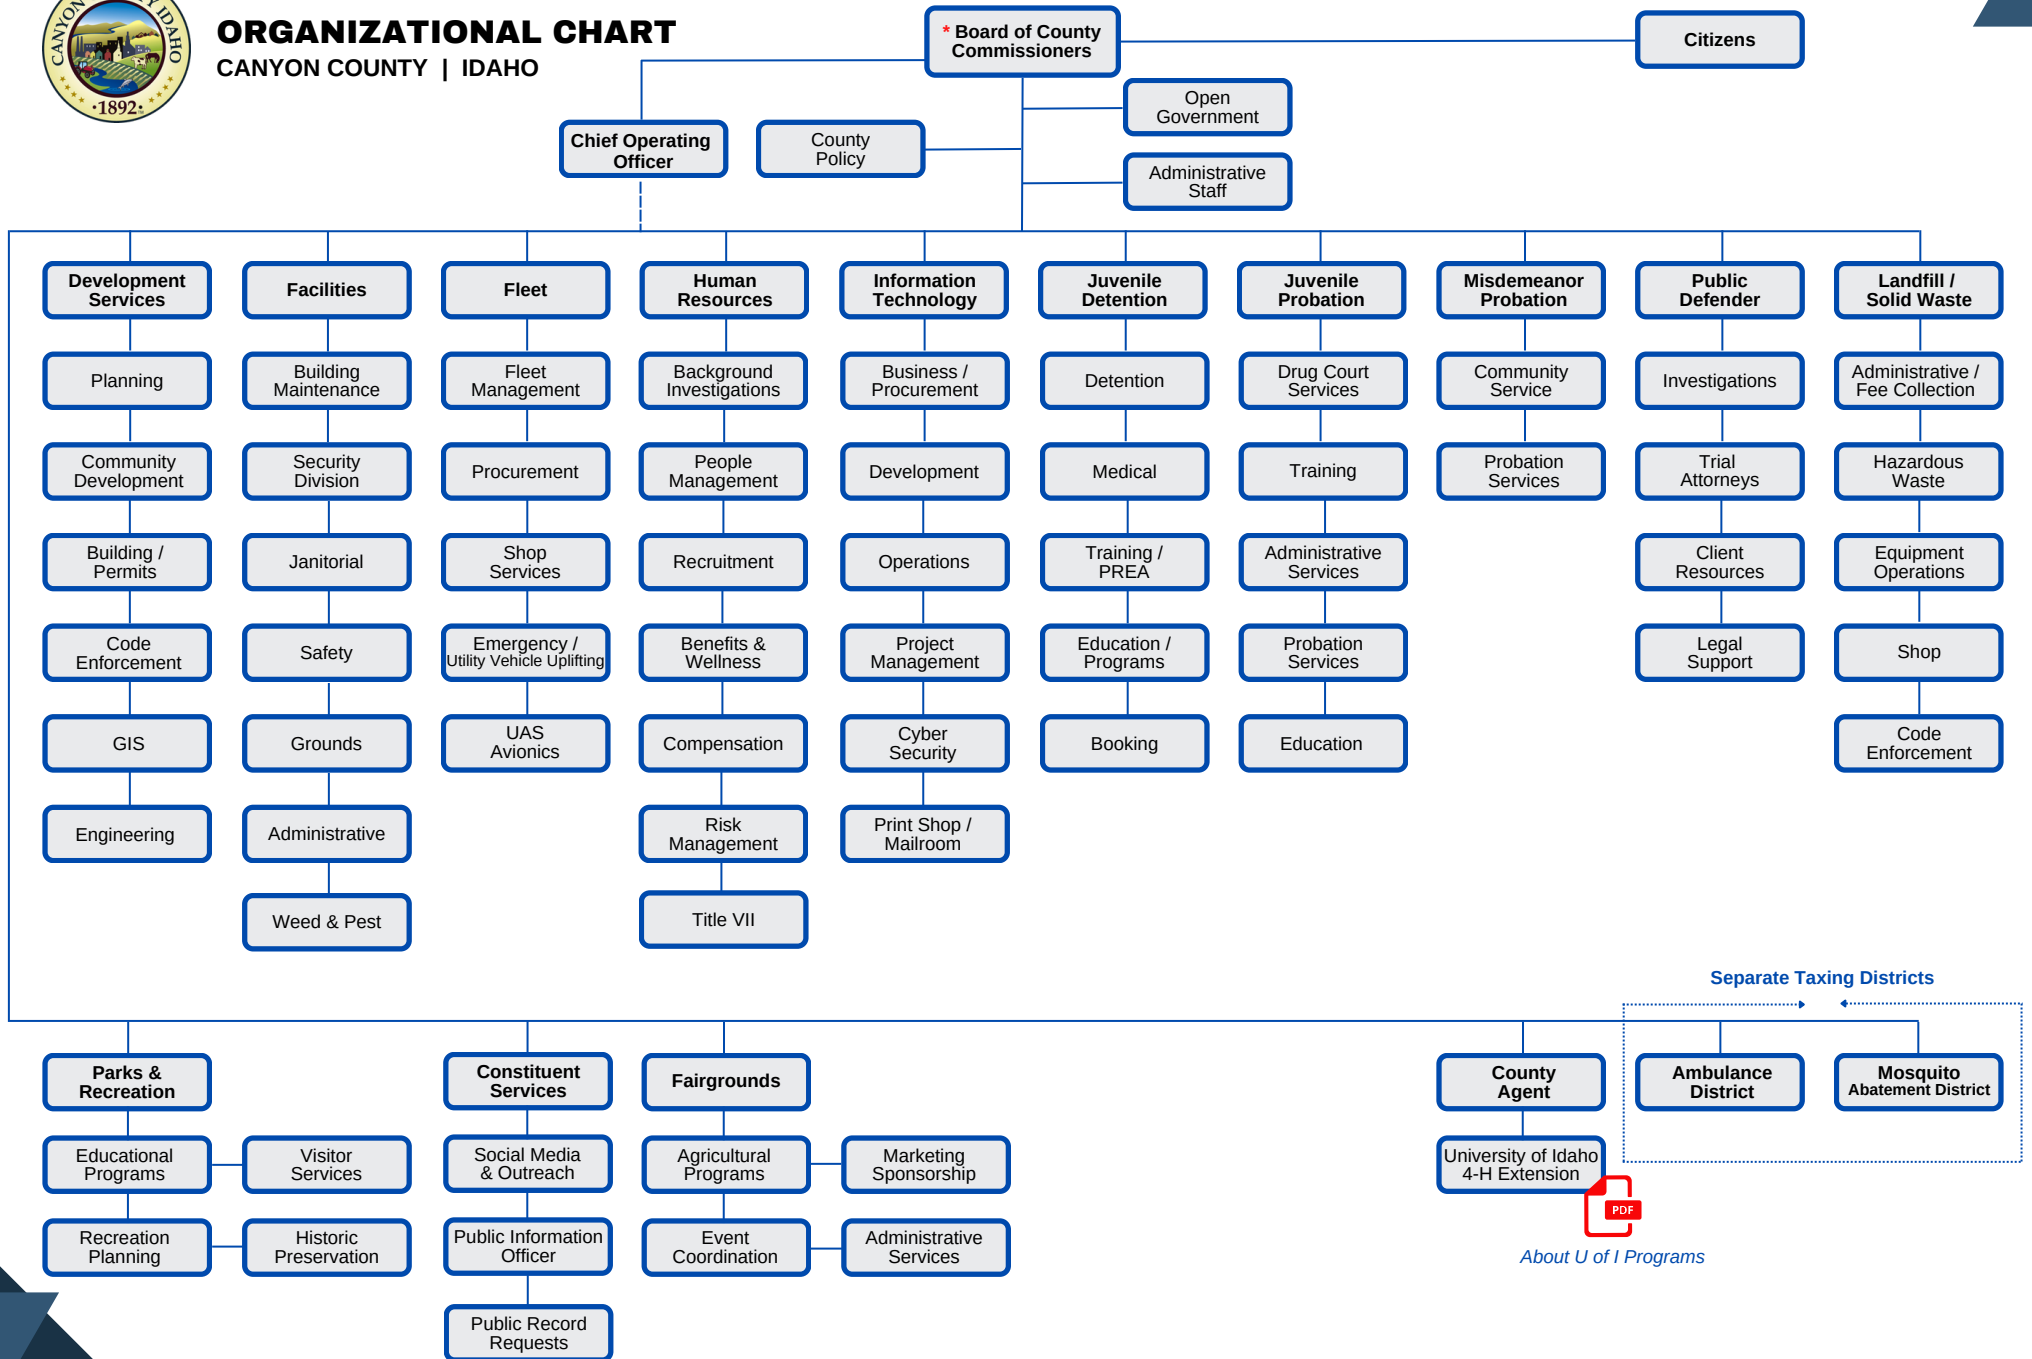

ORGANIZATIONAL CHART

CANYON COUNTY | IDAHO

ORGANIZATIONAL CHART

CANYON COUNTY | IDAHO

About U of I Programs