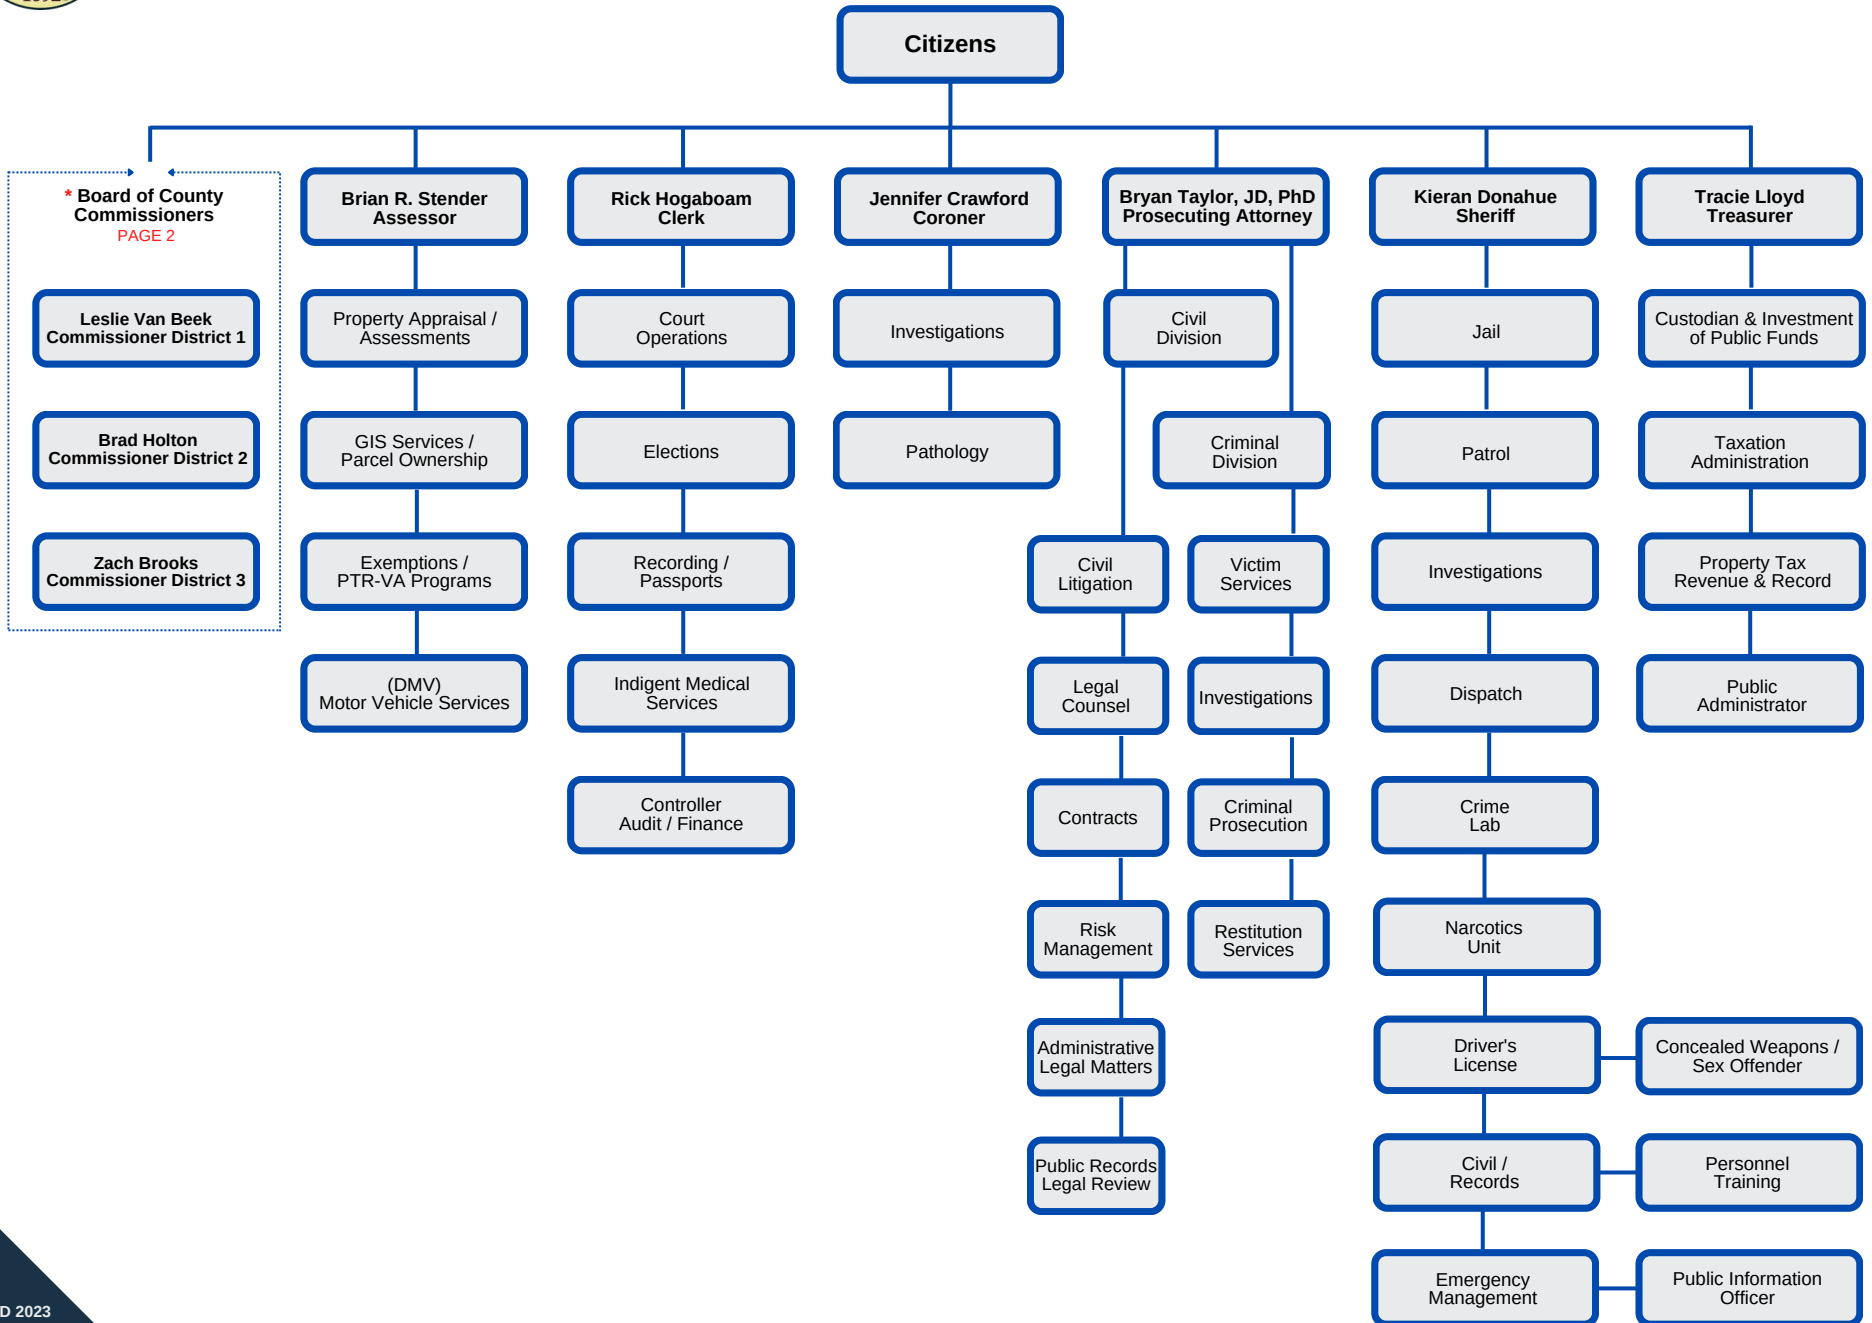

ORGANIZATIONAL CHART

CANYON COUNTY | IDAHO

ORGANIZATIONAL CHART

CANYON COUNTY | IDAHO

About U of I Programs